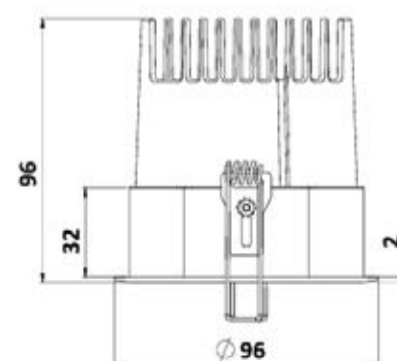

### Single Line Diagram

Anthus- 33

Anthus General- 64

Anthus Spot- 64

Anthus- 96

### ANTHUS- 33

System Power	Dimension	Beam Angle
5W	Outer Dia-42mm, Cutout Dia-33mm, Height- 61mm	13°, 18°, 24°, 28°

### ANTHUS GENERAL- 64

System Power	Dimension	Beam Angle
10W	Outer Dia-64mm, Cutout Dia-60mm, Height- 70mm	38°, 78°

### ANTHUS SPOT- 64

System Power	Dimension	Beam Angle
10W	Outer Dia-64mm, Cutout Dia-60mm, Height- 70mm	6°, 15°, 26°, 36°, 60°