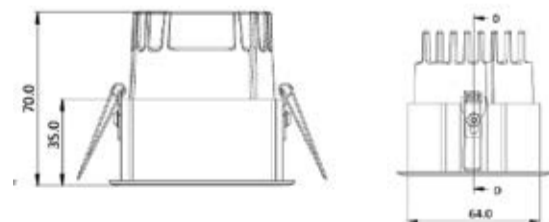

### Single Line Diagram

Anthus- 33

Anthus General- 64

Anthus Spot- 64

Anthus- 96

### ANTHUS- 33

System Power	Dimension	Beam Angle
5W	Outer Dia-42mm, Cutout Dia-33mm, Height- 61mm	13°, 18°, 24°, 28°

### ANTHUS GENERAL- 64

System Power	Dimension	Beam Angle
10W	Outer Dia-64mm, Cutout Dia-60mm, Height- 70mm	38°, 78°

### ANTHUS SPOT- 64

System Power	Dimension	Beam Angle
10W	Outer Dia-64mm, Cutout Dia-60mm, Height- 70mm	6°, 15°, 26°, 36°, 60°