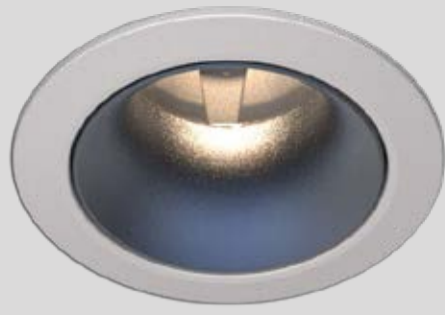

**ANTHUS GL**

## ANTHUS GL

Anthus GL Downlight features has:

- Die cast- aluminium Luminaire housing
- Premium powder coated finish
- COB (Chip on Board) technology with Lens
- Available in Adjustable & Fixed version
- LED with effective colour rendering
- Precision-engineered, electroplated and nano-plated reflector
- Zero multiple shadows
- Unique pull ring design