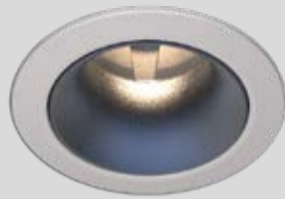

## ANTHUS GL

Anthus GL Downlight features has:

- Die cast- aluminium Luminaire housing
- Premium powder coated finish
- COB (Chip on Board) technology with Lens
- Available in Adjustable & Fixed version
- LED with effective colour rendering
- Precision-engineered, electroplated and nano-plated reflector
- Zero multiple shadows
- Unique pull ring design