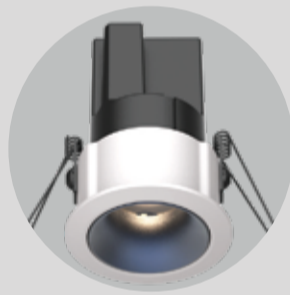

## ANTHUS GL

Anthus GL Downlight features has:

- Die cast- aluminium Luminaire housing
- Premium powder coated finish
- COB (Chip on Board) technology with Lens
- Available in Adjustable & Fixed version
- LED with effective colour rendering
- Precision-engineered, electroplated and nano-plated reflector
- Zero multiple shadows
- Unique pull ring design

### ANTHUS- 33

System Power	Dimension	Beam Angle
5W	Outer Dia-42mm, Cutout Dia-33mm, Height- 61mm	13°, 18°, 24°, 28°

### ANTHUS GENERAL- 64

System Power	Dimension	Beam Angle
10W	Outer Dia-64mm, Cutout Dia-60mm, Height- 70mm	38°, 78°

### ANTHUS- 96

System Power	Dimension	Beam Angle
15W	Outer Dia-96mm, Cutout Dia-81mm, Height- 96mm	6°, 15°, 26°, 36°, 60°