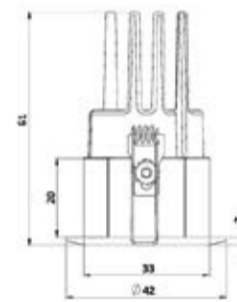

Single Line Diagram

Anthus- 33