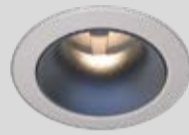

## ANTHUS GL

Anthus GL Downlight features has:

- Die cast- aluminium Luminaire housing
- Premium powder coated finish
- COB (Chip on Board) technology with Lens
- Available in Adjustable & Fixed version
- LED with effective colour rendering
- Precision-engineered, electroplated and nano-plated reflector
- Zero multiple shadows
- Unique pull ring design