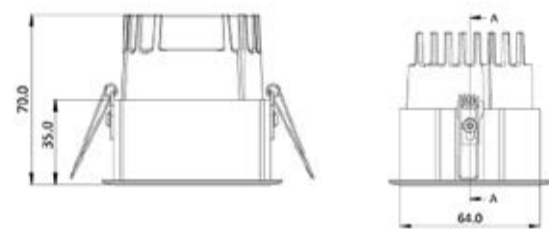

Anthus General- 64